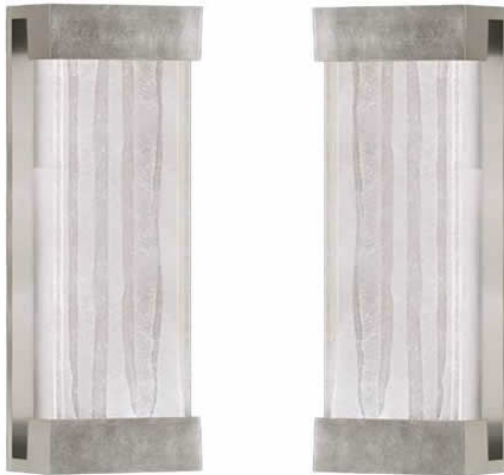

CHUCK WELLS

EST. 1976

PAIR OF CRYSTAL BAKEHOUSE 18" SCONCES

Sold by the pair only. Indoor only wall-mounted art-glass sconce in silver leaf finish with handcrafted, polished block of crystal shards.

Manufacturer: [Fine Art Handcrafted Lighting](#)

SKU: FAL0207 - FAL0240

Crystal Bakehouse 18" Sconces

Finish: Silver Leaf

Dimensions:

Width: 7"

Height: 18"

Depth: 4.5"

Request Pricing