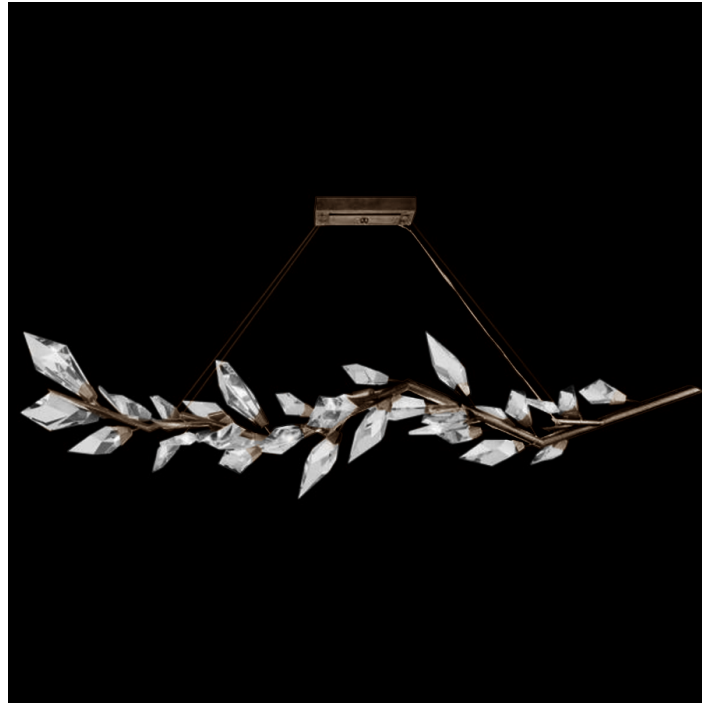

CHUCK WELLS

EST. 1976

FORET PENDANT

Inspired by nature and its majestic forests, this extra long linear Foret pendant features modern branches adorned with bold, hand-cut faceted crystal leaves.

Manufacturer: [Fine Art Handcrafted Lighting](#)

SKU: FAL0244

Foret Pendant 902440ST-2

Finish: Bronze 975

Bulb Quantity: 7

Dimensions:

Width: 63.5"

Height: 16"

Depth: 11.5"